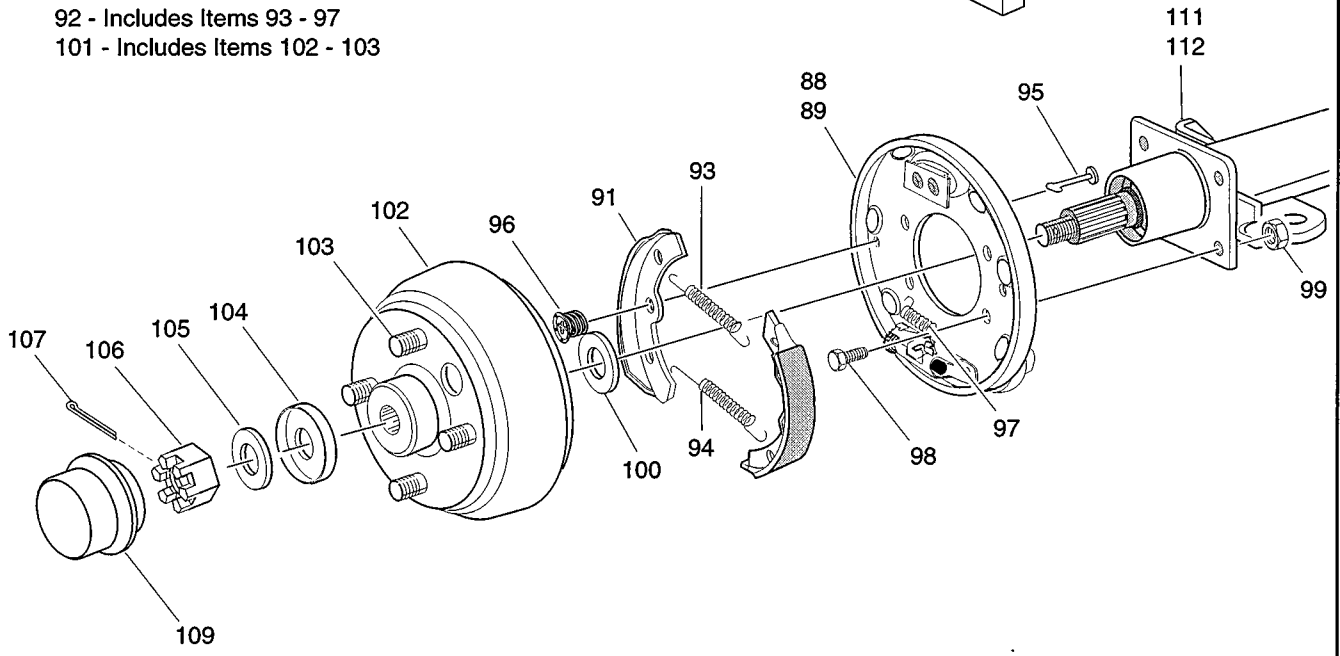

- 88 - Includes Items 90 - 97
- 89 - Includes Items 90 - 97
- 90 - Includes Item 91
- 92 - Includes Items 93 - 97
- 101 - Includes Items 102 - 103

THE USE OF NON UL PARTS WILL VOID ANY UL LISTING.

When ordering parts, please specify the model and serial number of the product.

* Indicates a component that is not available as an individual part.

G** Indicates consult Customer Service Department for additional information.

ITEM	PART NO.	1	2	3	4	5	DESCRIPTION	QTY.
87								
88	27942-G01						DRIVER SIDE BRAKE ASSEMBLY (INCLUDES ITEMS 90 - 97)	1
89	27942-G02						PASSENGER SIDE BRAKE ASSEMBLY (INCLUDES ITEMS 90 - 97)	1
90	27945-G01						BRAKE SHOE KIT (INCLUDES ITEM 91).....	2
91	*						BRAKE SHOE.....	2
92	27944-G01						BRAKE SPRING KIT (INCLUDES ITEMS 93 - 97)	2
93	*						UPPER SPRING	1
94	*						LOWER SPRING	1
95	*						PIN	2
96	*						CUP AND SPRING	2
97	*						ADJUSTER SPRING	1
98	17803-G2						BOLT, 5/16 - 24 X 1" LG.	8
99	15126-G1						LOCK NUT, 5/16 - 24	8
100	21809-G1						INNER BRAKE DRUM WASHER.....	2
101	21807-G1						BRAKE DRUM ASSEMBLY (INCLUDES ITEMS 102 - 103).....	2
102	*						BRAKE DRUM.....	1
103	19862-G1						LUG BOLT	4
104	24939-G2						SPINDLE CAP ADAPTER.....	2
105	21830-G1						OUTER BRAKE DRUM WASHER	2
106	00518-G8						SLOTTED NUT, 3/4 - 16.....	2
107	10387-G1						COTTER PIN.....	2
108								
109	12091-G2						SPINDLE CAP	2
110								
111	72036-G01						BRAKE CABLE BRACKET (PASSENGER SIDE).....	1
112	72036-G02						BRAKE CABLE BRACKET (DRIVER SIDE).....	1