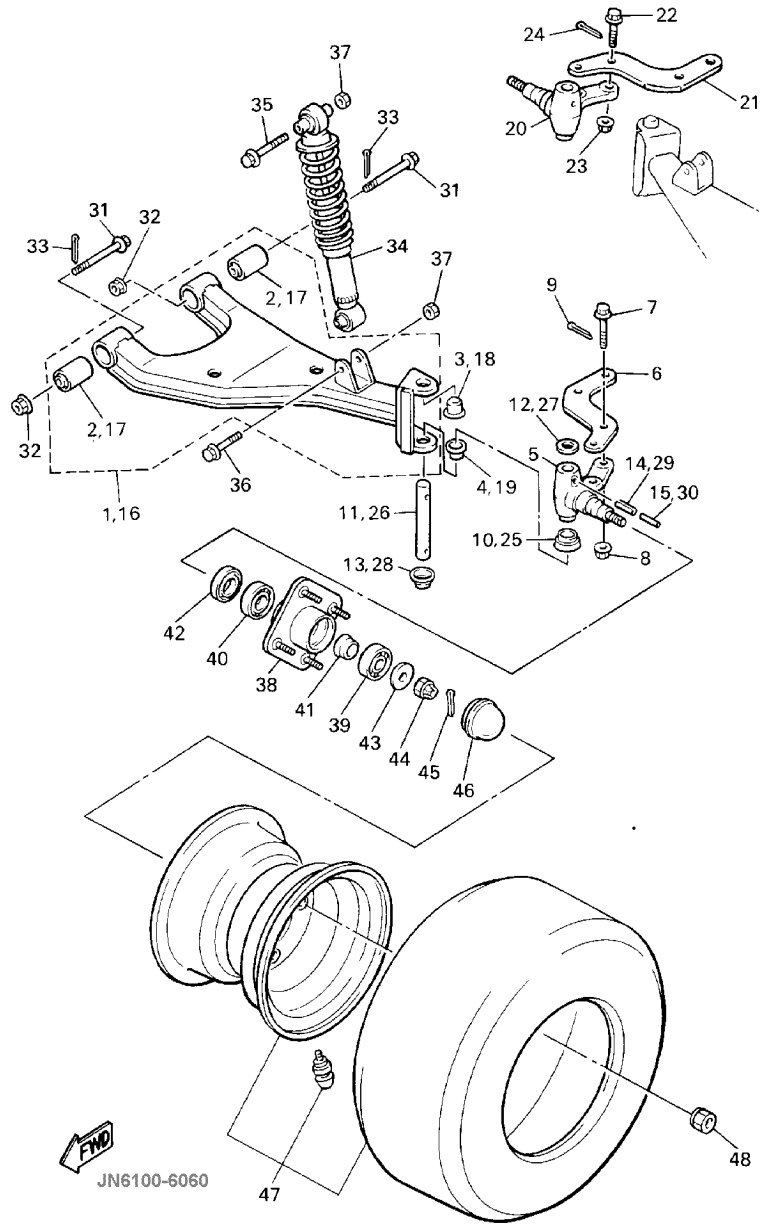

FRONT SUSPENSION - WHEEL

Ref. No.	Part Number	Description	Qty	Remarks
1	JN6-F3570-00-00	FRONT LOWER ARM, LEFT	1	
2	JN6-F3526-00-00	. BUSHING, ARM	1	
3	90338-17225-00	PLUG	1	
4	90386-15139-00	BUSH	1	
5	JN6-F3511-00-00	KNUCKLE, STEERING	1	
6	JN3-F3512-00-00	ARM, KNUCKLE	1	
7	90105-10360-00	BOLT, FLANGE	2	
8	95617-10200-00	NUT, SELF-LOCKING	2	
9	91490-25020-00	PIN, COTTER	2	
10	J38-23527-00-00	SEAL, DUST	1	
11	J38-23516-00-00	PIN, STEERING KNUCKLE	1	
12	90201-156J2-00	WASHER, PLAIN	1	
13	J38-23528-00-00	SEAL, DUST	1	
14	91609-60028-00	PIN, SPRING	1	
15	91609-35028-00	PIN, SPRING	1	
16	JN6-F3580-00-00	FRONT LOWER ARM, RIGHT	1	
17	JN6-F3526-00-00	. BUSHING, ARM	1	
18	90338-17225-00	PLUG	1	
19	90386-15139-00	BUSH	1	
20	JN6-F3521-00-00	KNUCKLE, STEERING	1	
21	JN3-F3512-00-00	ARM, KNUCKLE	1	
22	90105-10360-00	BOLT, FLANGE	2	
23	95617-10200-00	NUT, SELF-LOCKING	2	
24	91490-25020-00	PIN, COTTER	2	
25	J38-23527-00-00	SEAL, DUST	1	
26	J38-23516-00-00	PIN, STEERING KNUCKLE	1	
27	90201-156J2-00	WASHER, PLAIN	1	
28	J38-23528-00-00	SEAL, DUST	1	
29	91609-60028-00	PIN, SPRING	1	

CONTINUED ON NEXT FRAME ➤

FRONT SUSPENSION - WHEEL

Ref. No.	Part Number	Description	Qty	Remarks
30	91609-35028-00	PIN, SPRING	1	
31	90105-10357-00	BOLT, FLANGE	4	
32	95617-10200-00	NUT, SELF-LOCKING	4	
33	91490-25020-00	PIN, COTTER	4	
34	JN4-F3350-00-00	CUSHION ASSEMBLY. (JN4-F3350-10-00)	2	
35	95807-10065-00	BOLT, FLANGE	2	
36	95817-10055-00	BOLT, FLANGE	2	
37	95617-10200-00	NUT, SELF-LOCKING	4	
38	JG5-WF511-00-00	HUB	2	
39	93306-204X0-00	BEARING	2	
40	93306-005Y3-00	BEARING	2	
41	90387-241M7-00	COLLAR	2	
42	93102-30083-00	SEAL, OIL	2	
43	90209-32271-00	WASHER	2	
44	95607-14100-00	NUT, U	2	
45	91490-25020-00	PIN, COTTER	2	
46	J17-25118-00-00	COVER, HUB DUST	2	
47	*---	FRONT WHEEL ASSEMBLY ..	1	
48	90179-12262-00	NUT	8	