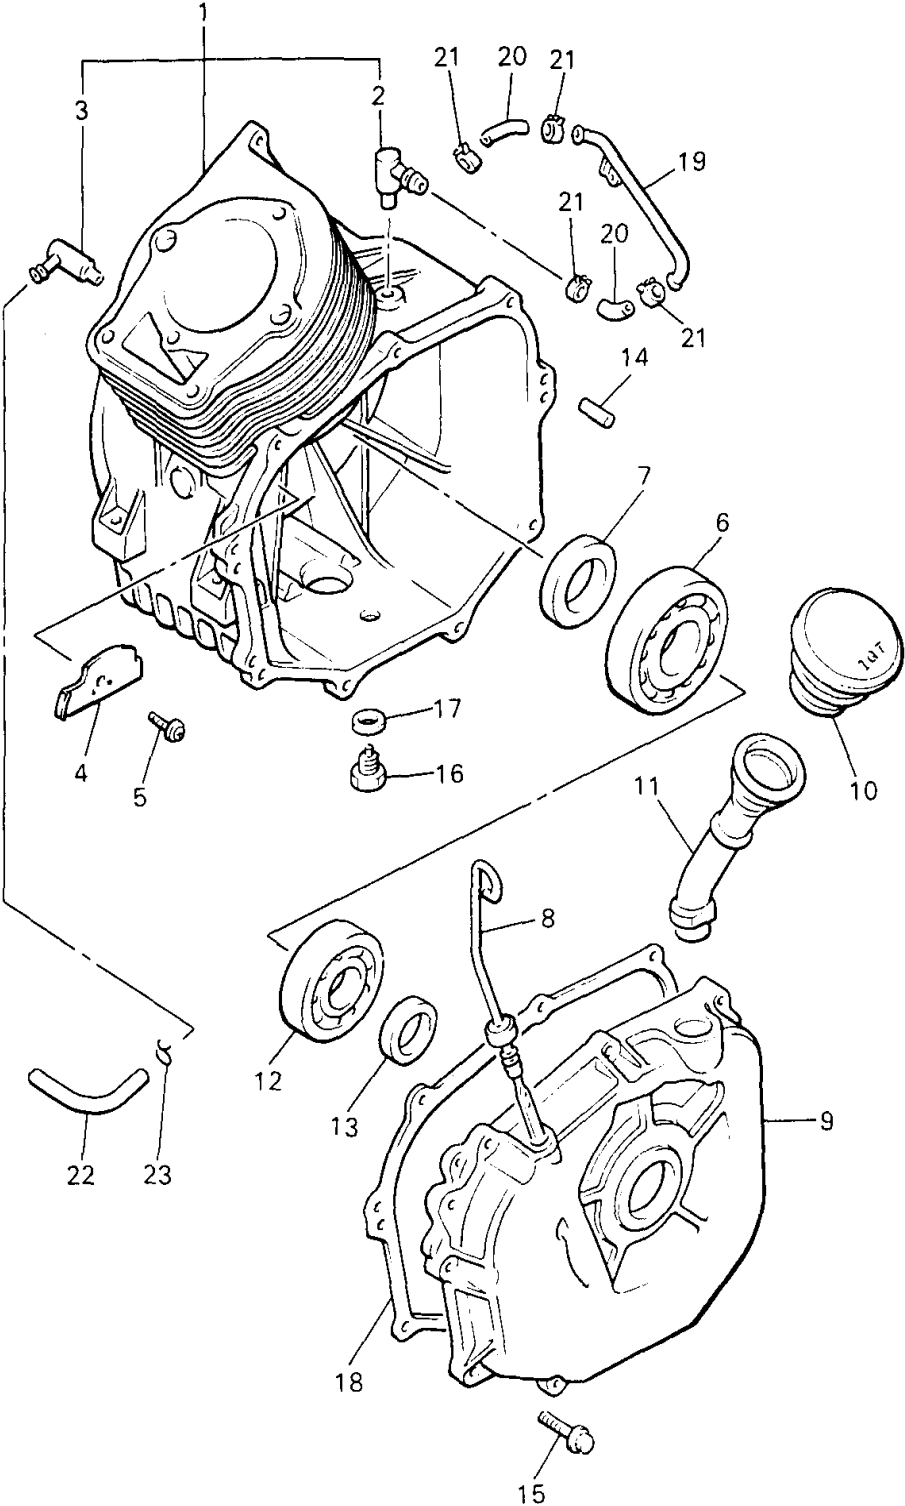

# CRANKCASE

Ref. No.	Part Number	Description	Qty	Remarks
1	JN5-15100-00-00	CRANKCASE ASSEMBLY	1	
2	J38-15148-00-00	. NOZZLE 2	1	
3	J38-15155-00-00	. NOZZLE 3	1	
4	JN5-13610-00-00	REED VALVE ASSEMBLY	1	
5	90159-05117-00	SCREW, w/washer	1	
6	93306-30709-00	BEARING	1	
7	93102-35191-00	OIL SEAL	1	
8	J38-15361-00-00	GAUGE, LEVEL	1	
9	J38-15411-01-00	COVER, CRANKCASE 1	1	
10	J38-15363-00-00	PLUG, OIL	1	
11	J38-15112-00-00	PIPE, OIL	1	
12	93306-30630-00	BEARING	1	
13	93102-30195-00	OIL SEAL	1	
14	99510-08012-00	PIN, DOWEL	2	
15	95817-08035-00	BOLT, FLANGE	9	
16	97007-12020-00	BOLT	1	
17	812-11198-00-00	GASKET	1	
18	J38-15451-02-00	GASKET, CRANKCASE COVER 1	1	
19	J38-13161-00-00	PIPE, DELIVERY 1	1	
20	90445-110E6-00	HOSE	2	
21	90467-10008-00	CLIP	4	
22	90445-09304-00	HOSE	1	
23	90467-08017-00	CLIP	1	