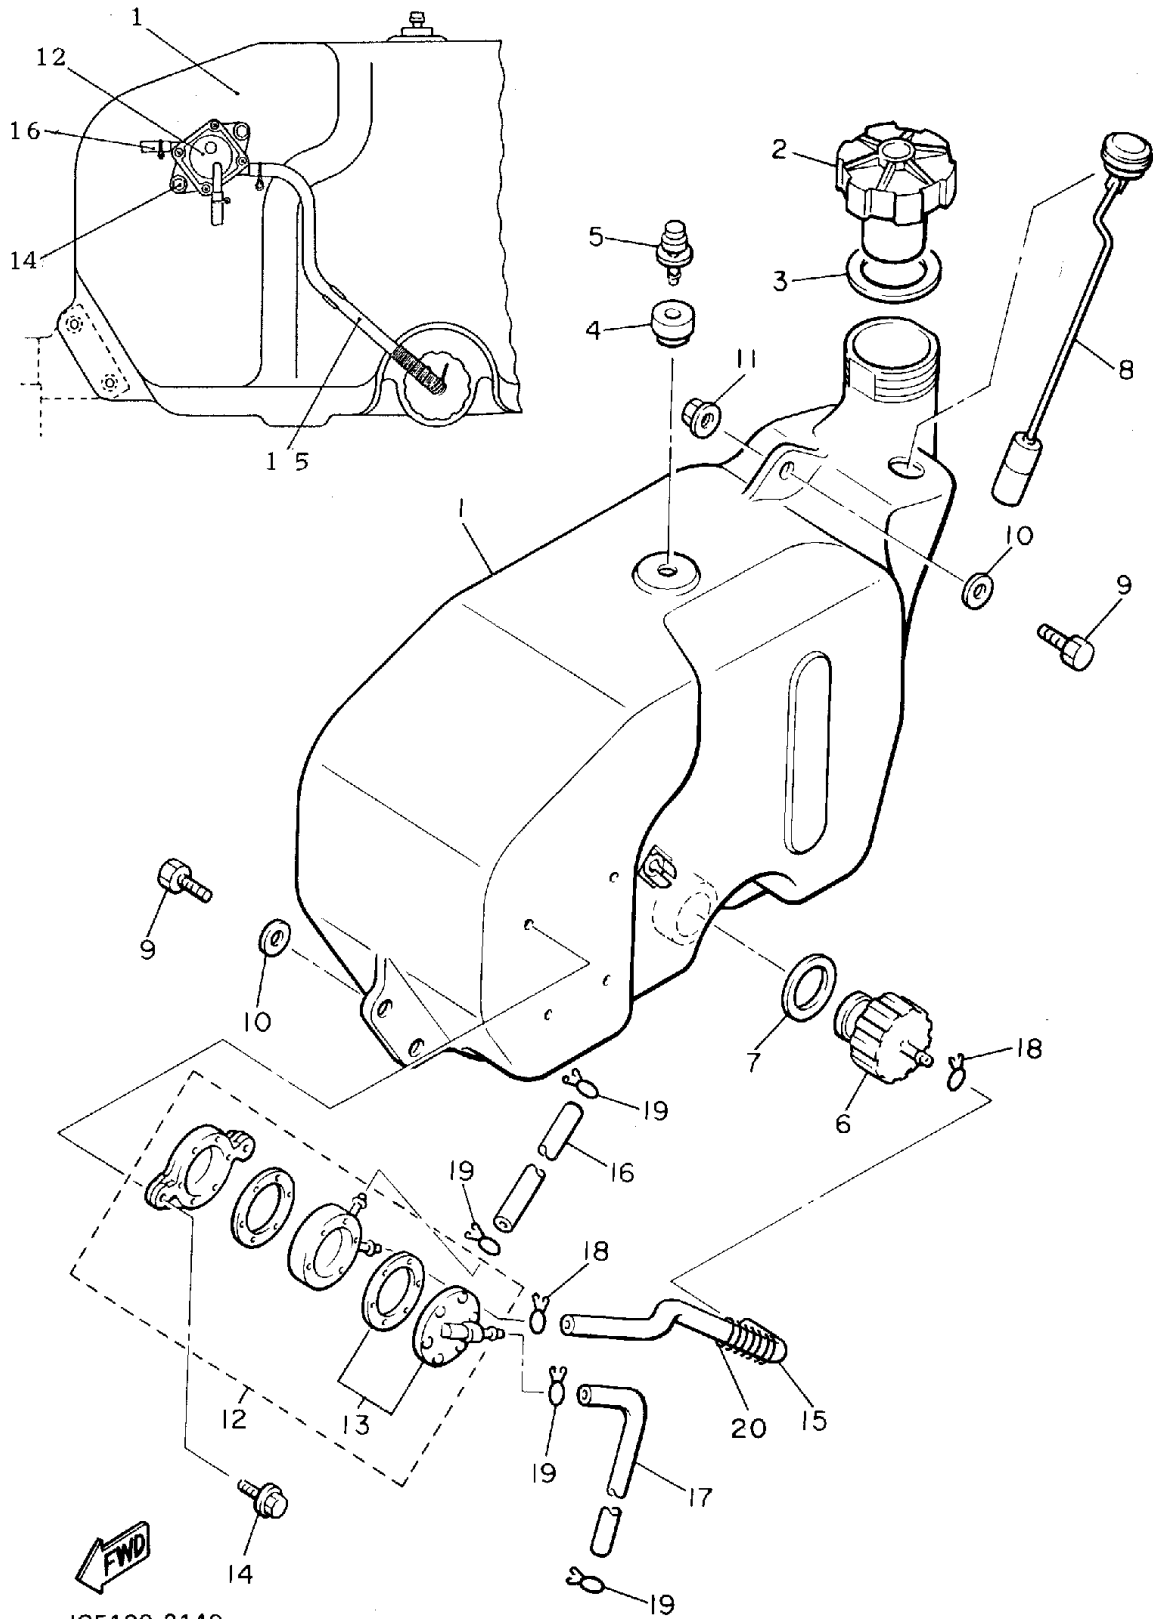

# FUEL TANK

Ref. No.	Part Number	Description	Qty	Remarks
1	J55-F4111-11-00	TANK, FUEL .....	1	YPAD
2	J24-24620-01-00	BODY CAP ASSEMBLY .....	1	
3	J10-24612-00-00	GASKET, CAP .....	1	
4	J10-21773-00-00	GROMMET .....	1	
5	J24-24460-01-00	RELEASE VALVE ASSEMBLY.	1	
6	8R4-24560-00-00	FILTER ASSEMBLY. ....	1	
7	8F3-24564-00-00	GASKET .....	1	
8	J38-85710-02-00	FUEL LEVEL GAUGE ASSEMBLY. ....	1	
9	97502-08425-00	BOLT .....	3	
10	90201-08748-00	WASHER, PLATE .....	3	
11	95701-08500-00	NUT, FLANGE .....	1	
12	JG5-24410-00-00	FUEL PUMP ASSEMBLY .....	1	
13	J38-24452-10-00	. COVER .....	1	
14	95811-06014-00	BOLT, FLANGE .....	2	
15	JG5-24311-00-00	PIPE, FUEL 1 .....	1	
16	90445-09252-00	HOSE .....	1	
17	90445-09085-00	HOSE .....	1	
18	90467-11009-00	CLIP .....	2	
19	90467-08017-00	CLIP .....	4	
20	90501-08707-00	SPRING .....	1	