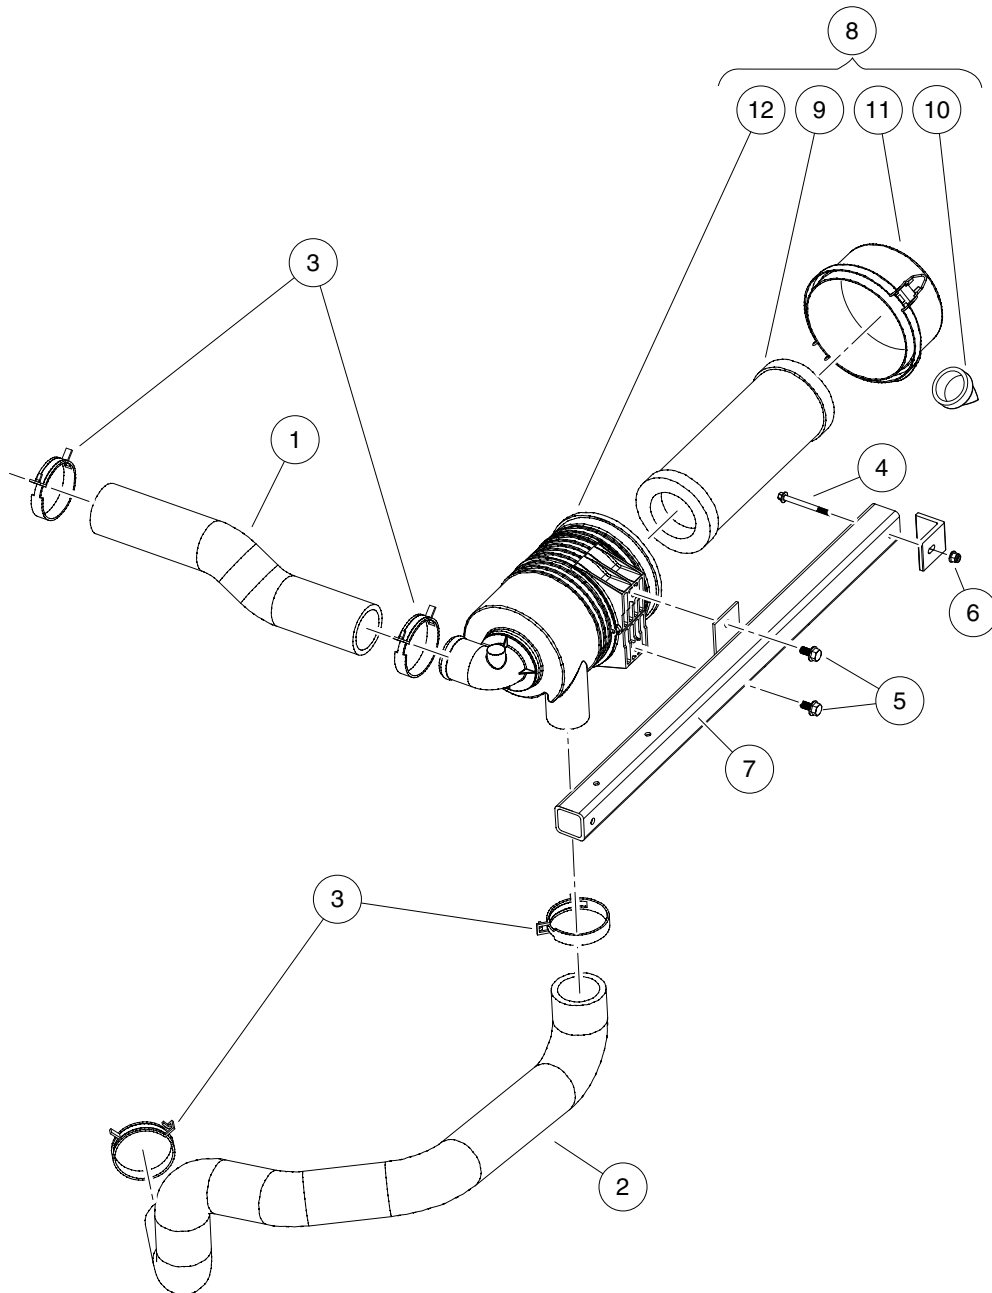

10

G

D

000090-001

INTAKE DUCT AND AIR BOX ASSEMBLY – HONDA GASOLINE VEHICLES

ITEM	PART NO.	DESCRIPTION	QTY
		1 2 3 4	
1	102378901	Hose, Intake, GX620	1
2	102395601	Hose, Intake, Primary	1
3	102411210	Clamp, Hose, Ctb 64mm	4
4	102541465	Bolt, M 6 X 1.0 X 65 Hex, Flange, Head, Black	2
5	102621201	Bolt Flanged Head, M8 X1.25x 16 with Loctite	2
6	102621501	Nut Flg, M6 X 1.0 Nylon	2
7	N/A	Weldment, Support, Air Cleaner	1
8	102810701	Filter, Air, Canister, W/labe (includes items 9 through 12)	1
9	102498601	Element, Filter, Air, 5 In	1
10	102725501	Valve, Evacuator, Filter Air	1
11	102725601	Cap, Latch Lock, Filter, Air	1
12	N/A	Body, Canister, Filter, Air	1

10

G

D