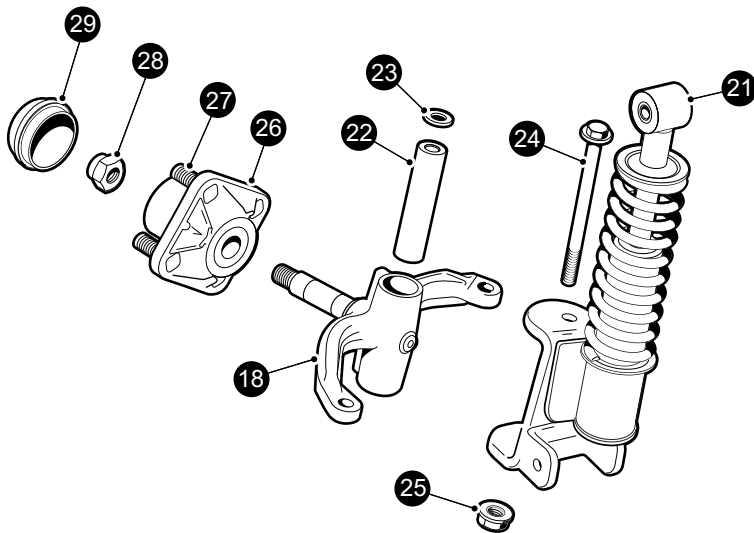

FRONT SUSPENSION

17 Front Suspension Assembly Passenger Side includes items 18, 21 - 29

1 Front Suspension Assembly Driver Side includes items 2, 5 - 13

FRONT SUSPENSION

When ordering parts, please specify the model and serial number of the product.

* Indicates a component that is not available as an individual part.

*** Indicates consult Customer Service Department for additional information.

ITEM	PART NO.	1 2 3 4 5	DESCRIPTION	QTY.
1	609605		SHOCK ABSORBER ASSEMBLY, DRIVER SIDE (includes items 2 - 13)	1
2	607413		SPINDLE ASSEMBLY, DRIVER SIDE.....	1
3				
4				
5	601246		STRUT ASSEMBLY, DRIVER SIDE	1
6	601707		KINGPIN TUBE	1
7	601920		THRUST WASHER	1
8	620380		KINGPIN, HEX HEAD FLANGED BOLT, M12 - 1.25 X 145	1
9	600549		HEX NUT, FLANGED, M12 - 1.25	1
10	609603		HUB ASSEMBLY (includes item 11).....	1
11	19862G1		WHEEL STUD.....	4
12	601709		LOCKING HEX NUT, M16 - 2.....	1
13	12091G3		SPINDLE CAP.....	1
14				
15				
16				
17	609604		SHOCK ABSORBER ASSEMBLY, PASSENGER SIDE (inc items 18 - 29) ...	1
18	607411		SPINDLE ASSEMBLY, PASSENGER SIDE	1
19				
20				
21	603024		STRUT ASSEMBLY, PASSENGER SIDE	1
22	601707		KINGPIN TUBE	1
23	601920		THRUST WASHER	1
24	620380		KINGPIN, HEX HEAD FLANGED BOLT, M12 - 1.25 X 145	1
25	600549		HEX NUT, FLANGED, M12 - 1.25	1
26	609603		HUB ASSEMBLY (includes item 27).....	1
27	19862G1		WHEEL STUD.....	4
28	601709		LOCKING HEX NUT, M16 - 2.....	1
29	12091G3		SPINDLE CAP.....	1
30				
31				