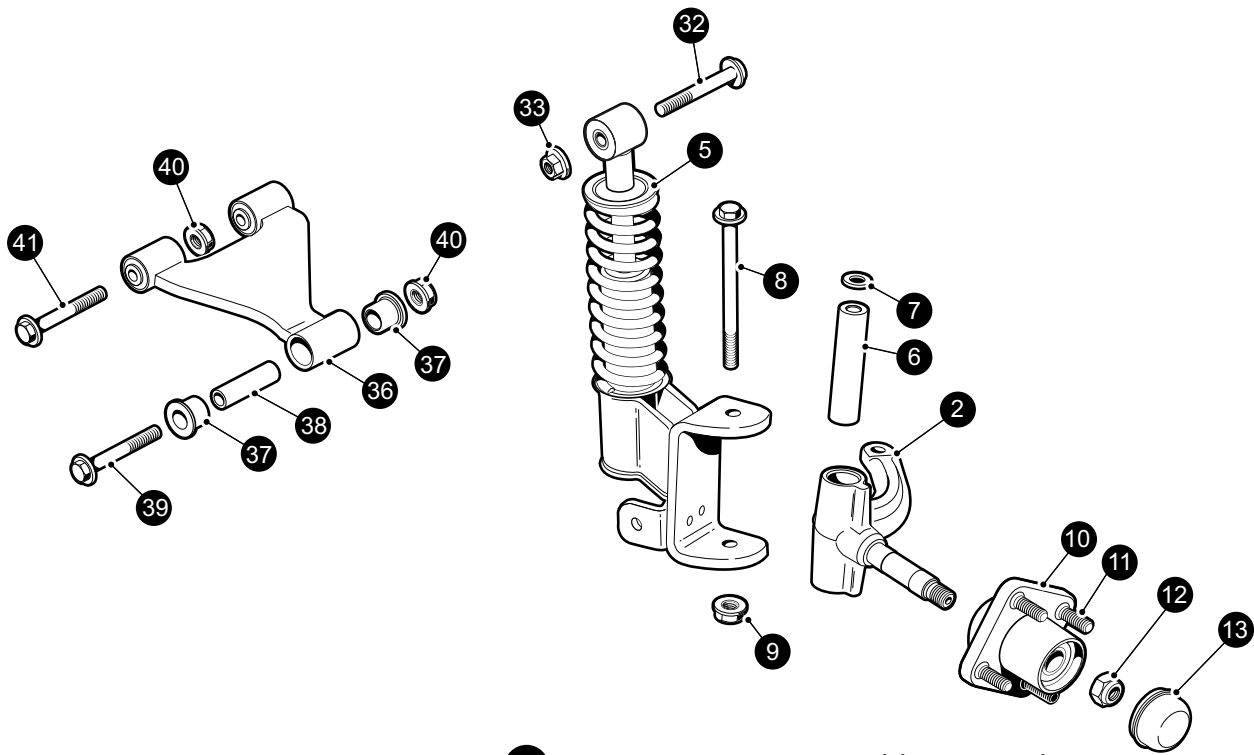

FRONT SUSPENSION

17 Front Suspension Assembly Passenger Side includes items 18, 21 - 29

1 Front Suspension Assembly Driver Side includes items 2, 5 - 13

FRONT SUSPENSION

When ordering parts, please specify the model and serial number of the product.

* Indicates a component that is not available as an individual part.

*** Indicates consult Customer Service Department for additional information.

ITEM	PART NO.	1 2 3 4 5	DESCRIPTION	QTY.
1	609605		SHOCK ABSORBER ASSEMBLY, DRIVER SIDE (includes items 2 - 13)	1
2	607413		SPINDLE ASSEMBLY, DRIVER SIDE.....	1
3				
4				
5	601246		STRUT ASSEMBLY, DRIVER SIDE	1
6	601707		KINGPIN TUBE	1
7	601920		THRUST WASHER	1
8	620380		KINGPIN, HEX HEAD FLANGED BOLT, M12 - 1.25 X 145	1
9	600549		HEX NUT, FLANGED, M12 - 1.25	1
10	609603		HUB ASSEMBLY (includes item 11).....	1
11	19862G1		WHEEL STUD.....	4
12	601709		LOCKING HEX NUT, M16 - 2.....	1
13	12091G3		SPINDLE CAP.....	1
14				
15				
16				
17	609604		SHOCK ABSORBER ASSEMBLY, PASSENGER SIDE (inc items 18 - 29) ...	1
18	607411		SPINDLE ASSEMBLY, PASSENGER SIDE	1
19				
20				
21	603024		STRUT ASSEMBLY, PASSENGER SIDE	1
22	601707		KINGPIN TUBE	1
23	601920		THRUST WASHER	1
24	620380		KINGPIN, HEX HEAD FLANGED BOLT, M12 - 1.25 X 145	1
25	600549		HEX NUT, FLANGED, M12 - 1.25	1
26	609603		HUB ASSEMBLY (includes item 27).....	1
27	19862G1		WHEEL STUD.....	4
28	601709		LOCKING HEX NUT, M16 - 2.....	1
29	12091G3		SPINDLE CAP.....	1
30				
31				