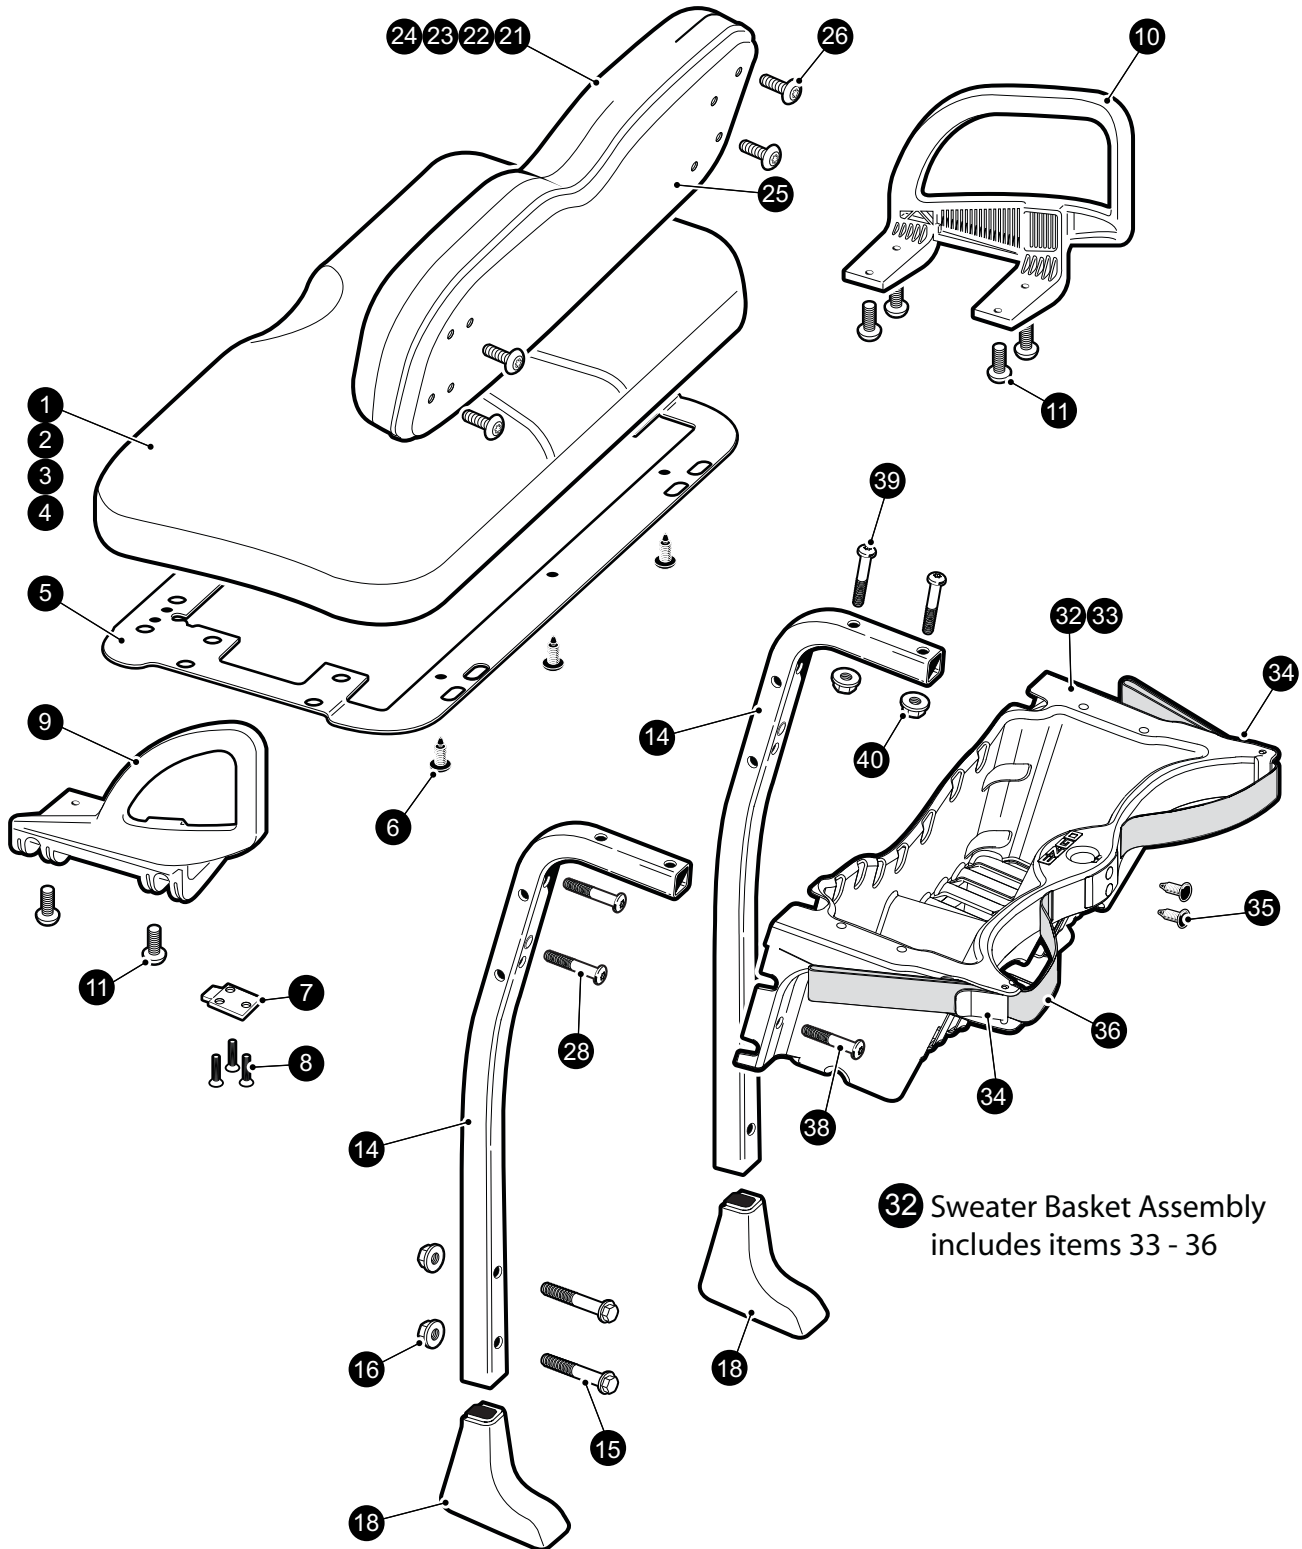

SEATING & BASKET

1 Seat Bottom Assembly includes items 2 - 11

21 Seat Back Assembly includes items 22 - 26

32 Sweater Basket Assembly includes items 33 - 36

SEATING & BASKET

When ordering parts, please specify the model and serial number of the product.

ITEM	PART NO.	1	2	3	4	5	DESCRIPTION	QTY.
25	605529						SEAT BACK BLACK PLASTIC COVER.....	1
26	603000						BUTTON HEAD TORX SCREW, PLASTITE THREAD FORMING, M6 - 1	4
27								
28	600527						BUTTON HEAD TORX BOLT, M10 - 1.5 X 60.....	4
29								
30								
31								
32	602742						SWEATER BASKET ASSEMBLY (includes items 33 - 36)	1
33	600228						SWEATER BASKET	1
34	608051						BAG STRAP CLAMP	2
35	16816-G1						CHRISTMAS TREE RIVET.....	2
36	604102						BAG STRAP.....	1
37								
38	600530						BUTTON HEAD TORX BOLT, M10 - 1.5 X 25.....	2
39	600527						BUTTON HEAD TORX BOLT, M10 - 1.5 X 60.....	4
40	600525						LOCK NUT, M10 - 1.5.....	4