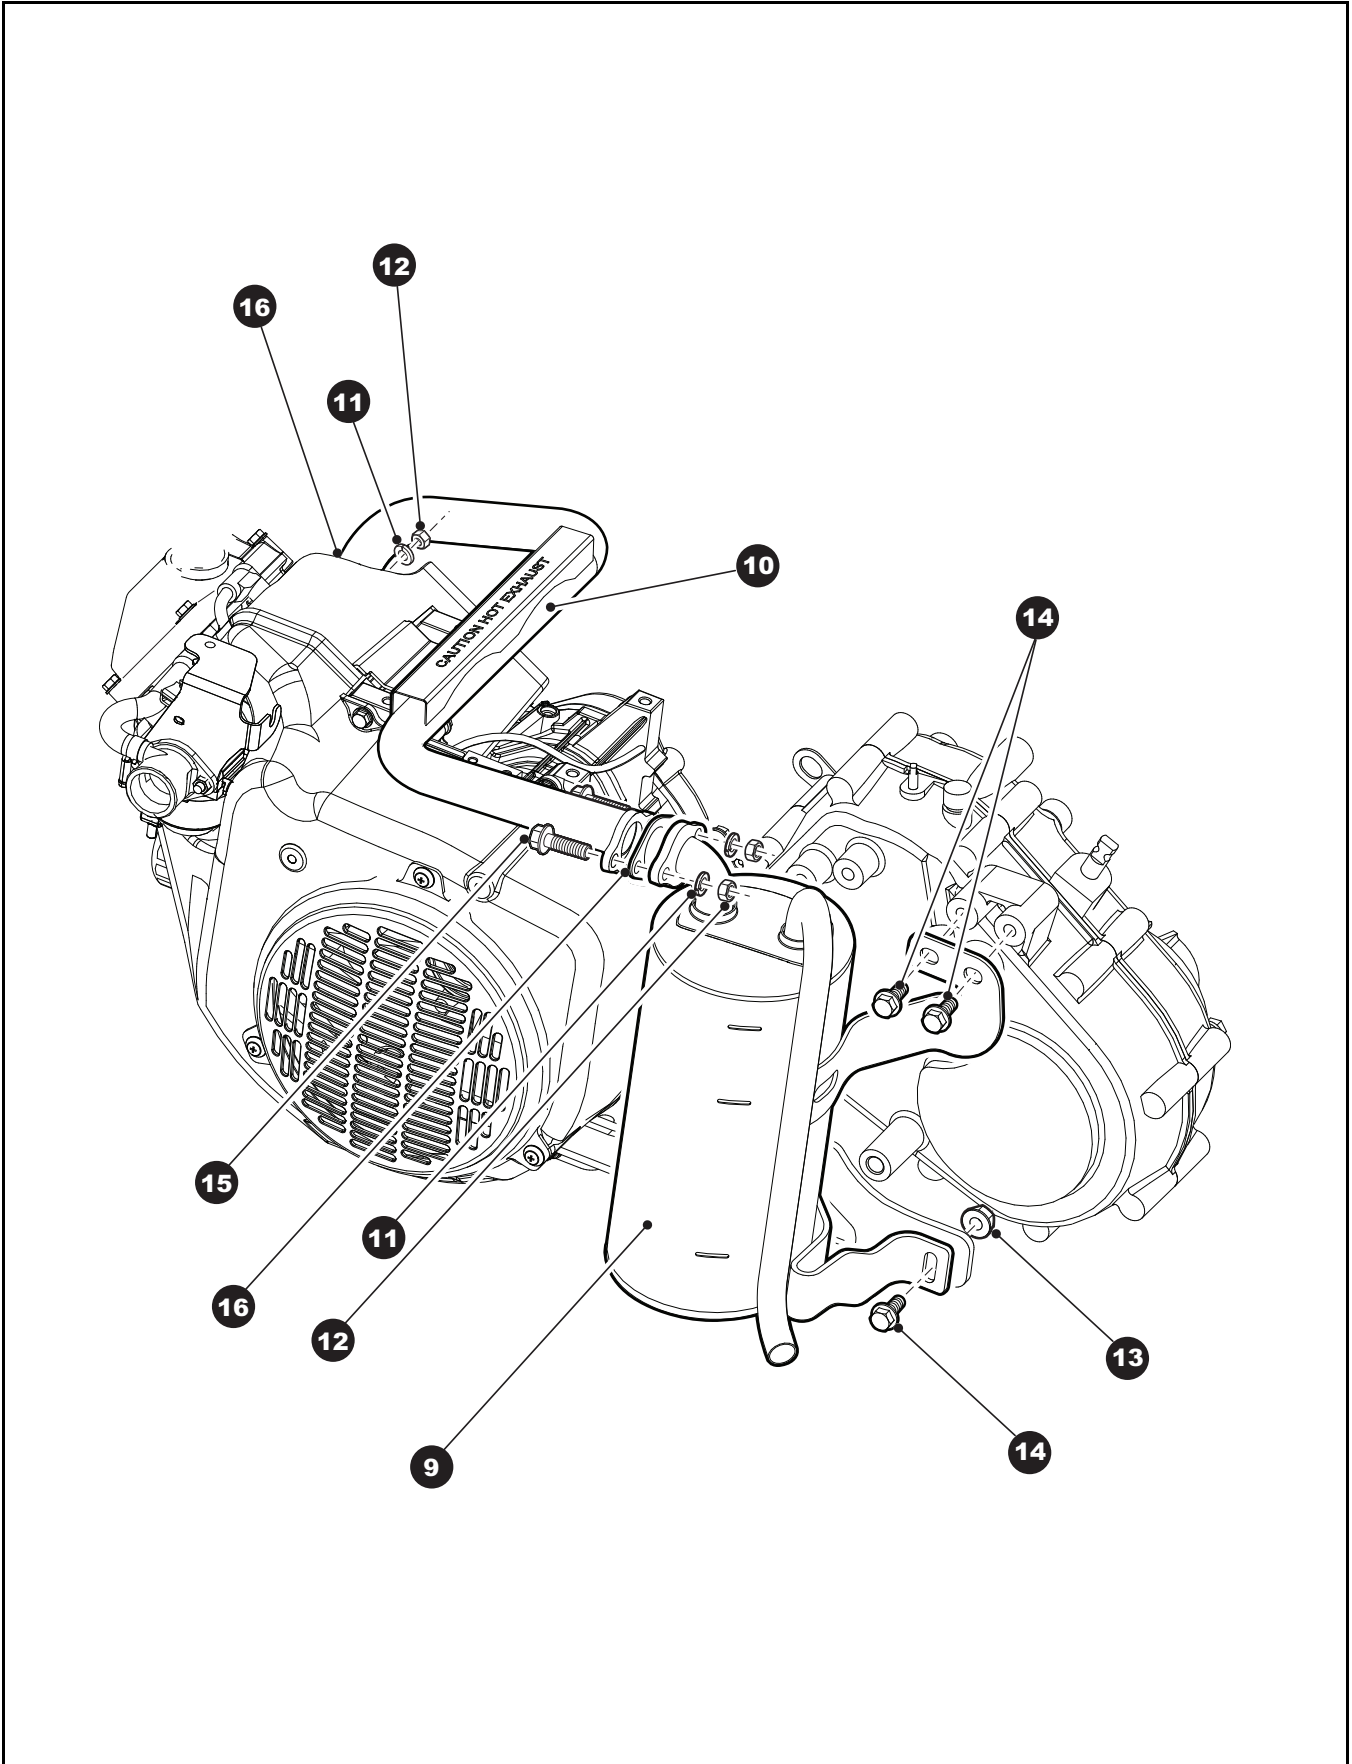

ENGINE AND MUFFLER

Where applicable, THE USE OF NON UL PARTS WILL VOID ANY UL LISTING.

When ordering parts, please specify the model and serial number of the product.

* Indicates a component that is not available as an individual part.

G** Indicates consult Customer Service Department for additional information.

ITEM	PART NO.	1	2	3	4	5	DESCRIPTION	QTY.
1	602348						ENGINE.....	1
2								
3	606390						DIP STICK	1
4	607454						OIL FILTER.....	1
5	607462						SPARK PLUG (BPR2ES).....	1
6	603557						OIL DRAIN PLUG	1
7	603562						'O' RING, 16MM.....	1
8								
9	606984						MUFFLER	1
10	606982						EXHAUST PIPE	1
11	606272						WASHER, 8MM.....	4
12	606267						NUT, M8 X 1.25	4
13	606279						NUT, M10 - 1.25	1
14	606256						BOLT, M10 - 1.25 X 25	3
15	602330						BOLT, M8 - 1.25 X 30	2
16	603599						EXHAUST GASKET	2