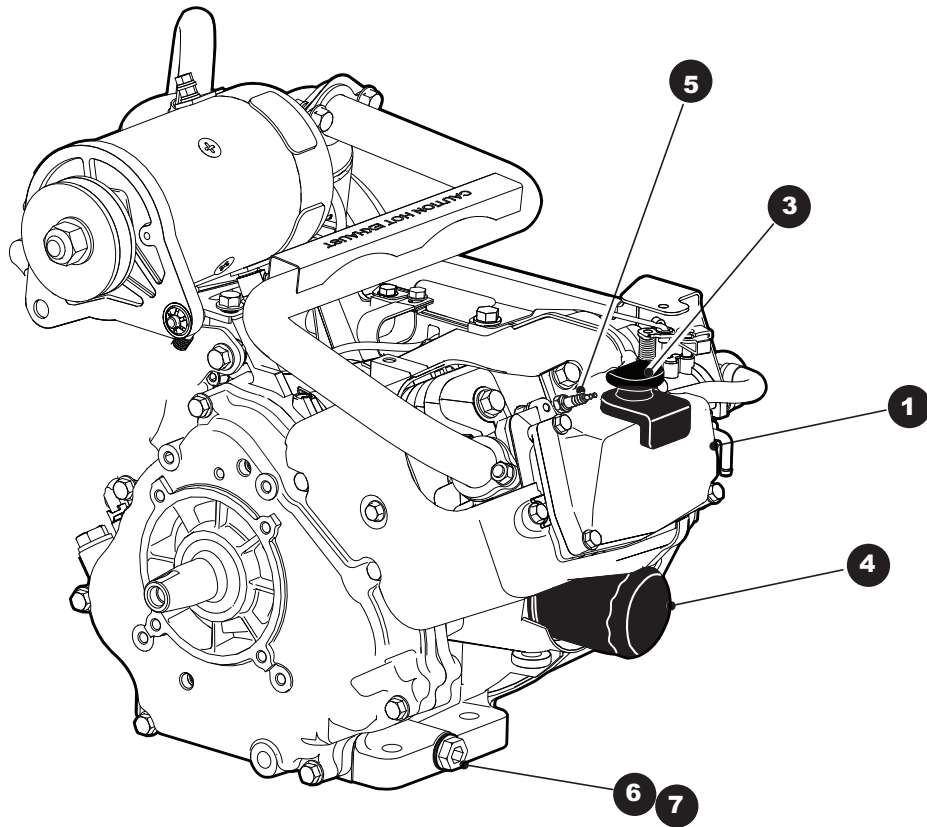

ENGINE AND MUFFLER