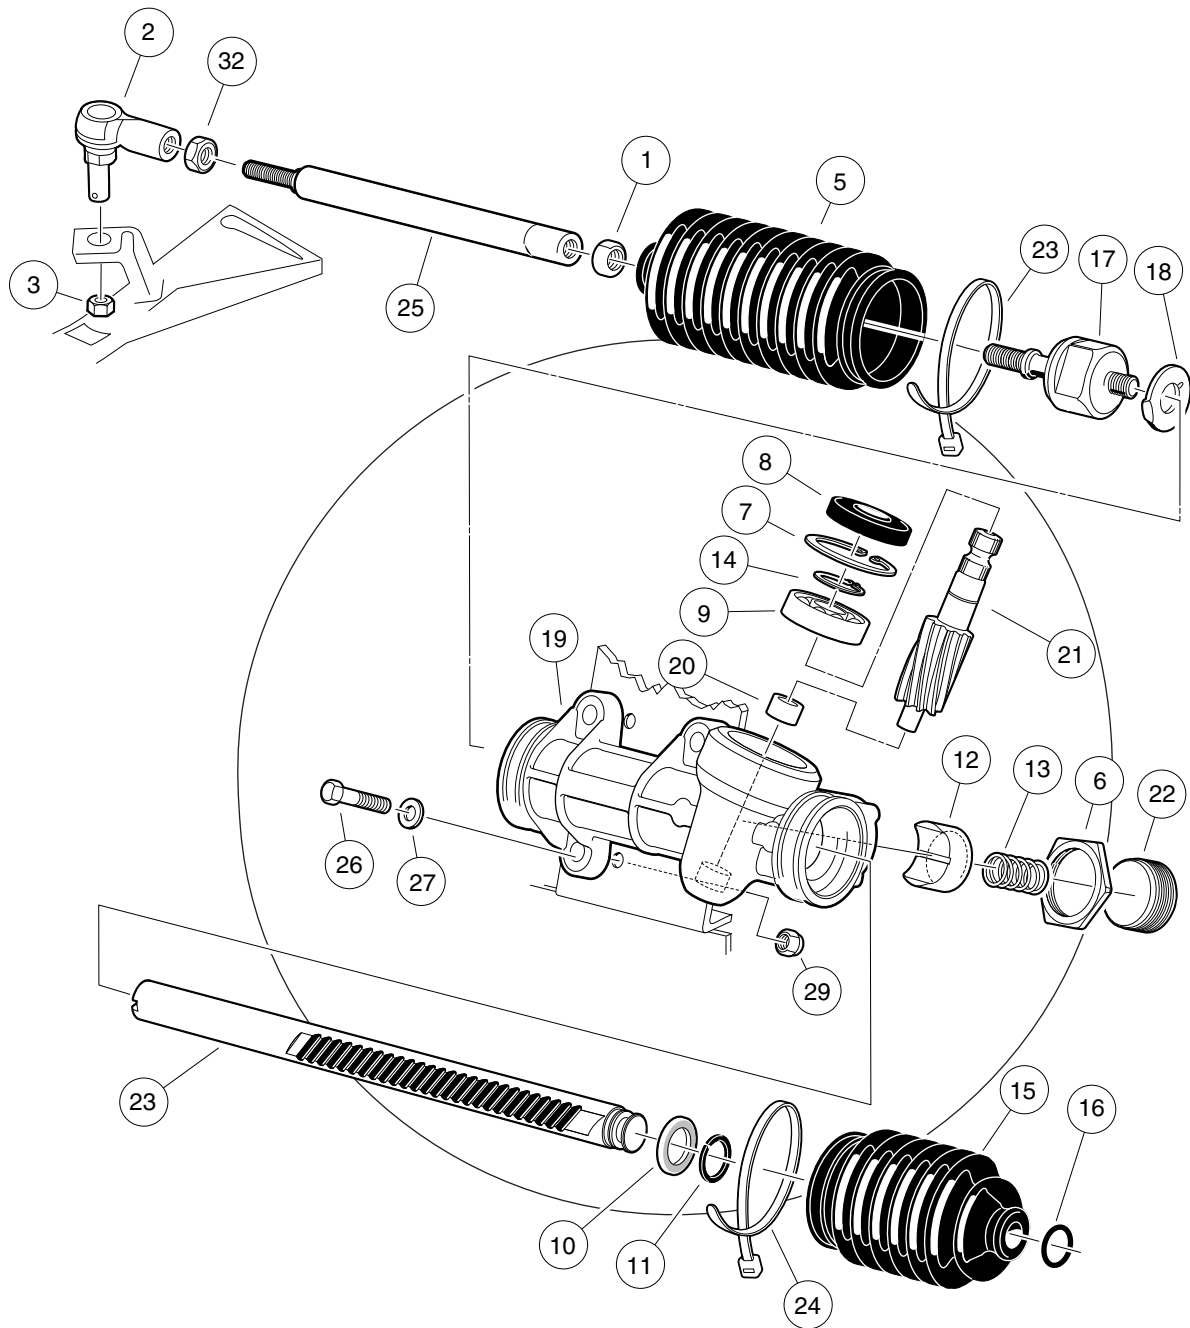

**5**  
**G**  
**E**

000960-001

## STEERING GEAR ASSEMBLY

ITEM	PART NO.	DESCRIPTION	QTY	<b>5</b>
		<b>1 2 3 4</b>		
1	1013042	Nut, 12mm Hex .....	1	<b>G</b>
2	102022602	End, Tie Rod, M12 X 1.25, Lh .....	1	<b>E</b>
3	102289201	Nut - Hex Locking, M12 X 1.25 .....	3	
4	103601501	Asm, Steering Rack And Pinion (includes items 5 through 24) .....	1	
5	1013035	Bellows, Long .....	1	
6	1013044	Rack Screw Locknut .....	1	
7	1013051	Snap Ring .....	1	
8	1013052	Seal, Steering Pinion Dust .....	1	
9	101879401	Bearing, Ball .....	1	
10	101879501	Stop Washer .....	1	
11	101879601	Stop Ring, C-Type .....	1	
12	101879701	Support Yoke .....	1	
13	101879801	Rack Guide Pressure Spring .....	1	
14	101879901	Ring, Stop, C-Type .....	1	
15	101880001	Bellows, Short .....	1	
16	101880101	Dust Seal Retaining Ring .....	1	
17	101880201	Inner Ball Joint Asm .....	1	
18	101880301	Washer, Tab .....	1	
19	N/A	Box, Steering Gear .....	1	
20	N/A	Bearing, Lower Pinion .....	1	
21	N/A	Pinion, Steering .....	1	
22	N/A	Screw, Rack Guide .....	1	
23	N/A	Rack, Steering .....	1	
24	8990	Tie Wrap, 8" Nylon .....	2	
25	103653401	Link, Drag, Male Thd .....	1	
26	1624	Screw, 3/8-16 X 1.50 Hex-Head Cap .....	3	
27	334	Washer, 3/8 Type A Flat .....	3	
28	7555	Nut, 1/2-20 Hex, Left-Hand Thread .....	1	
29	8754	Locknut, 3/8-16 Hex .....	3	