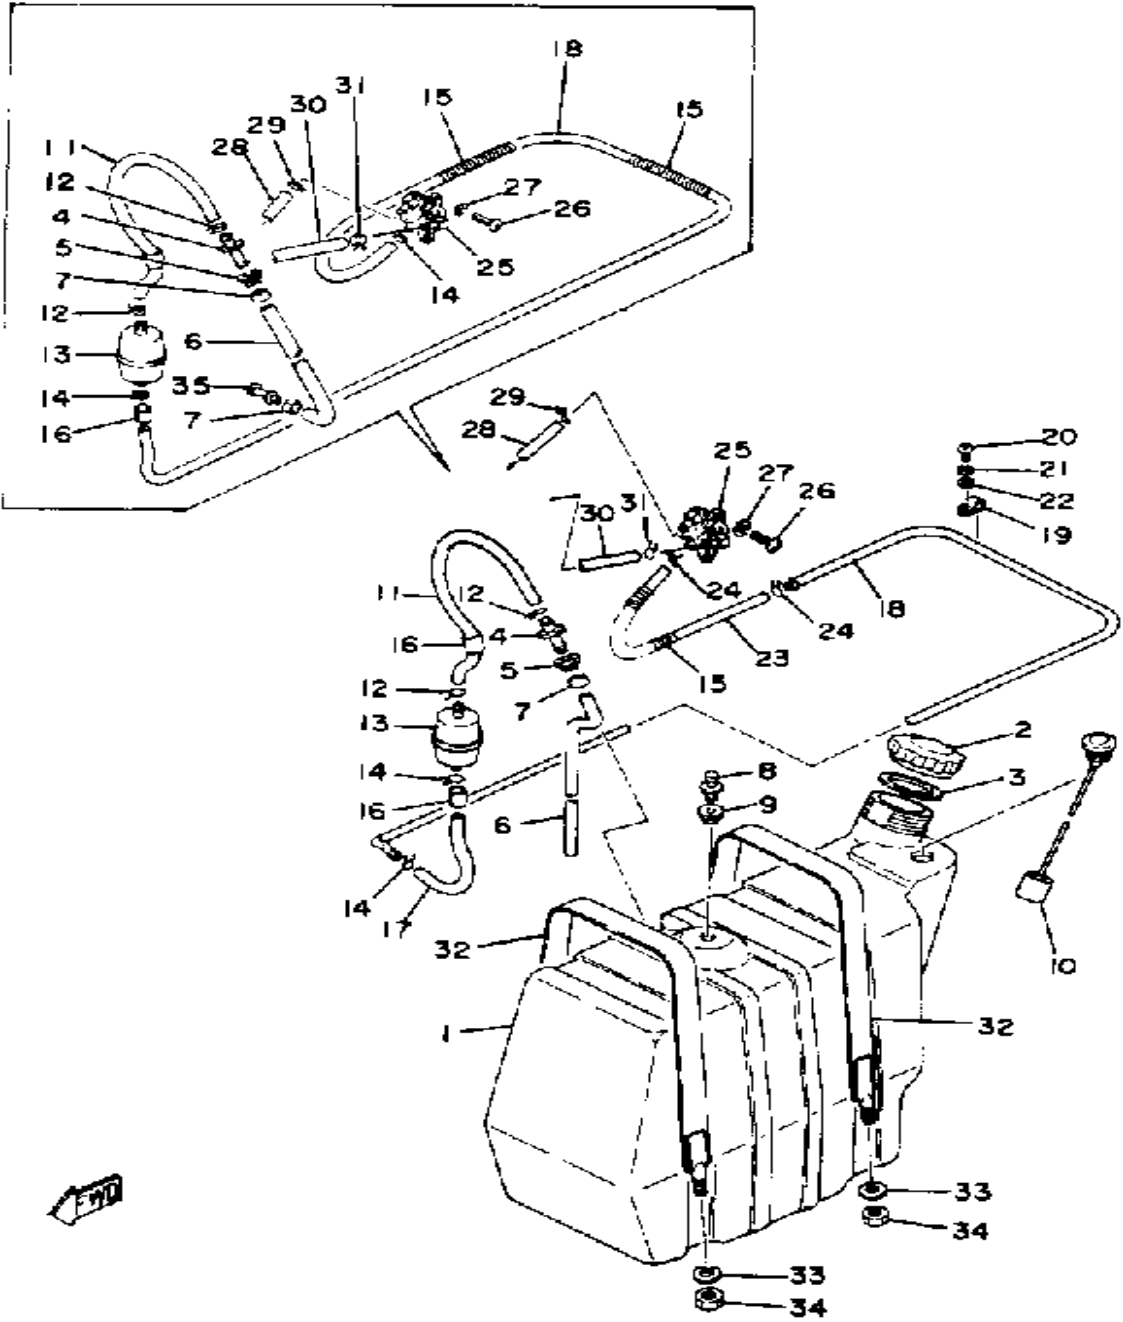

FUEL TANK

Ref. No.	Part Number	Description	Qty	Remarks
22	92901-05600-00	WASHER, PLATE	3	705~
23	90445-11491-00	HOSE	1	705~
24	90467-11009-00	CLIP	2	705~
25	J10-24410-00-00	FUEL PUMP ASSEMBLY	1	
	J10-24410-02-00	FUEL PUMP ASSEMBLY	1	392~ SEE NOTE
26	98580-06018-00	SCREW, PAN HEAD	2	
27	92995-06100-00	WASHER, SPRING	2	
28	90445-09069-00	HOSE	1	
29	90467-08017-00	CLIP	2	
30	90445-10449-00	HOSE	1	
31	90467-09006-00	CLIP	2	
32	J17-24173-00-00	BAND, TNK FITTING 1	2	
33	90201-08107-00	WASHER, PLATE	2	
34	95611-08100-00	NUT, U	2	
35	663-24251-00-00	STRAINER 1	1	